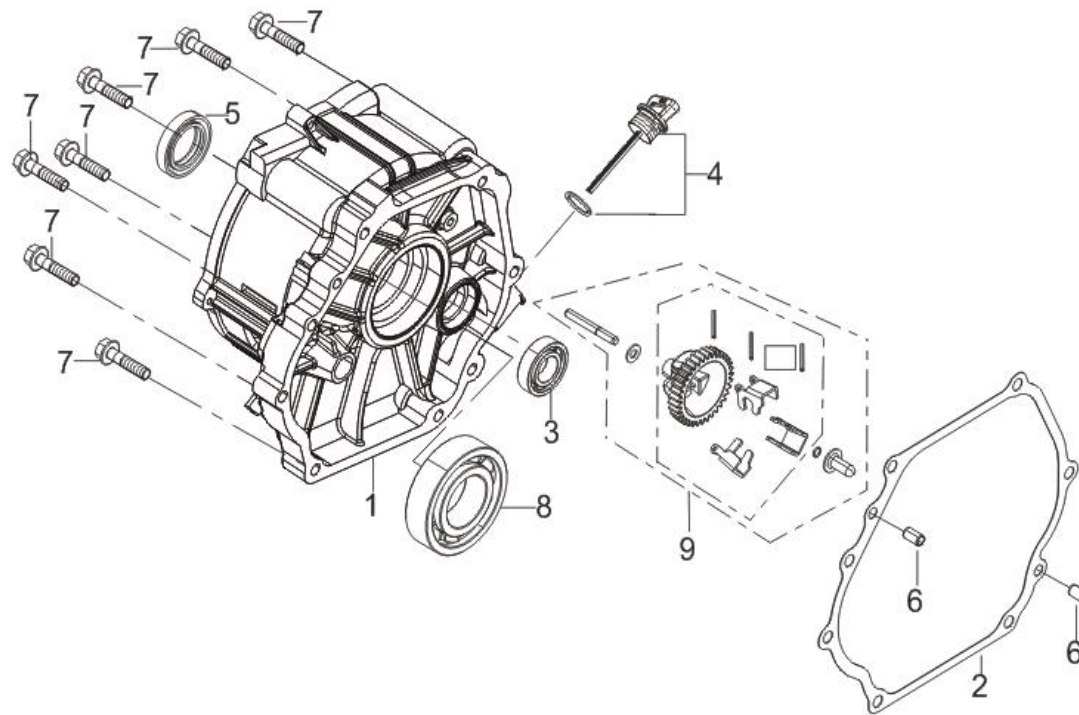

## E01 CYLINDER SPARK

No.	ID Zboží	Název
E01-1	G1214E0201000	HEAD SUBASSEMBLY, CYLINDER
E01-2	G9103E0202010	STUD
E01-3	G910308034010	STUD
E01-4	G905108012000	PIN
E01-5	G1230E0201000	GASKET, CYLINDER HEAD
E01-6	G1241E0201010	COVER SUBASSEMBLY, CYLINDER HEAD
E01-7	G1204E0201000	GASKET, CYLINDER HEAD COVER
E01-8	G1703E0202000	TUBE, BREATHER
E01-9	G1247E0201010	
E01-10	G1567E0101000	PLUG, SPARK
E01-11	G910110080010	BOLT, CYLINDER HEAD

### E02 CRANKCASE

No.	ID Zboží	Název
E02-1	G1131E0904000	CRANKCASE SUBASSEMBLY.
E02-2	G9065E0201000	SEAL, OIL
E02-3	G9041E0201010	WASHER
E02-4	G910112015010	BOLT, DRAIN PLUG
E02-5	G1526E0101000	OIL SENSER
E02-6	G900106012010	BOLT
E02-7	G905462026000	BEARING
E02-8	G1536E0201000	
E02-9	G900106014010	BOLT
E02-10	G9041E0202000	WASHER
E02-11	G1607E0201000	ARM, GOVERNOR
E02-12	G9065E0202000	SEAL, OIL
E02-13	G9052E0101000	PIN

**E03 CRANKCASE / GOVERNOR**

No.	ID Zboží	Název
E03-1	G1141E0203000	COVER, CRANKCASE
E03-2	G1101E0201000	GASKET, CRANKCASE
E03-3	G905462026000	BEARING
E03-4	G1503E0201110	DIPSTICK SUBASSEMBLY, OIL
E03-5	G9065E0202000	SEAL, OIL
E03-6	G905112020000	PIN
E03-7	G900108040010	BOLT
E03-8	G905462076000	BEARING
E03-9	G1660E0201000	GEAR ASSY, GOVERNOR

**E04 ROD,CRANKSHAFT CONNETING**

No.	ID Zboží	Název
E04-1	G1330E0902000	CRANKSHAFT ASSY.
E04-2	G1340E0901000	BALANCE AXIS ASSY.

**E05 RING SET, CRANKSHAFT CONNECTING**

No.	ID Zboží	Název
E05-1	G1320E0901000	RING, THE FIRST
E05-2	G1313E0201000	CLIP, PISTON PIN
E05-3	G1311E0901000	PISTON
E05-4	G1312E0201000	PIN, PISTON
E05-5	G1301E0901000	ROD, CONNECTING