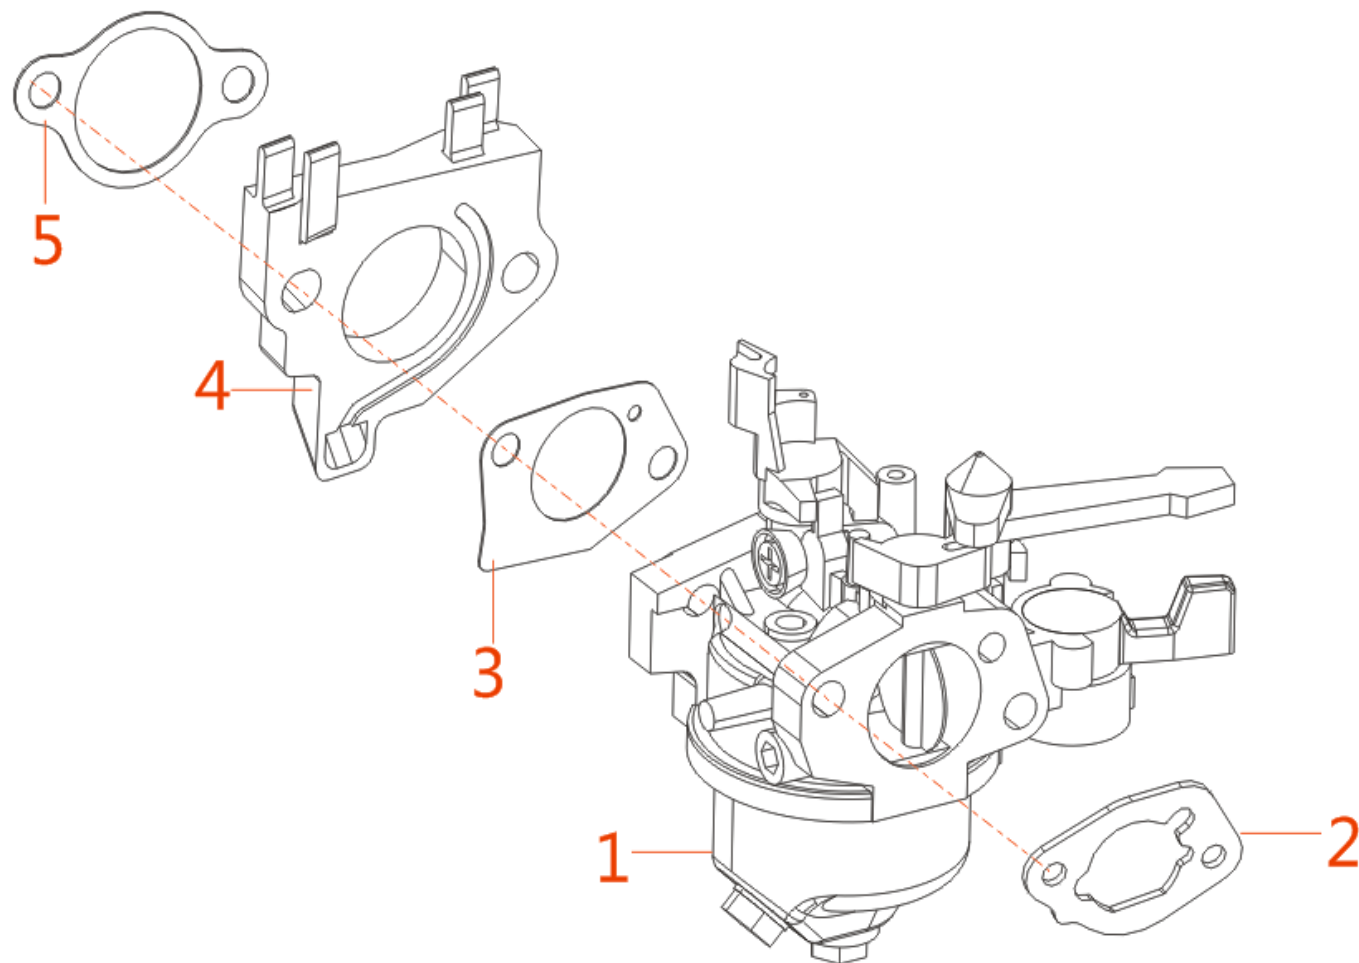

E08 CARBURETOR

No.	ID Zboží	Název
E08-1	G1610E0205030	CARBURETOR ASSY.
E08-2	G1701E0201000	GASKET, AIR CLEANER
E08-3	G1601E0201000	GASKET, CARBURETOR
E08-4	G1603E0201000	PLATE, CARBURETOR INSULATOR
E08-5	G1702E0201000	GASKET, INLET