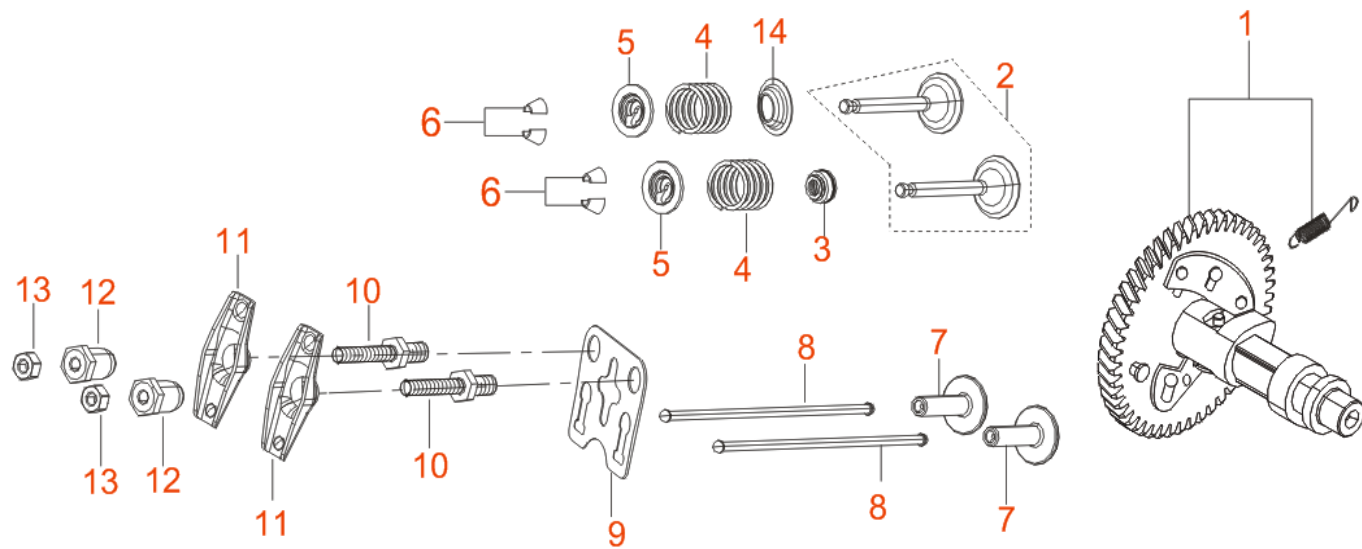

### E02 CRANKCASE

No.	ID Zboží	Název
E02-1	G1131E0904000	CRANKCASE SUBASSEMBLY.
E02-2	G9065E0201000	SEAL, OIL
E02-3	G9041E0201010	WASHER
E02-4	G910112015010	BOLT, DRAIN PLUG
E02-5	G1526E0101000	OIL SENSER
E02-6	G900106012010	BOLT
E02-7	G905462026000	BEARING
E02-8	G1536E0201000	
E02-9	G900106014010	BOLT
E02-10	G9041E0202000	WASHER
E02-11	G1607E0201000	ARM, GOVERNOR
E02-12	G9065E0202000	SEAL, OIL
E02-13	G9052E0101000	PIN

**E03 CRANKCASE / GOVERNOR**

No.	ID Zboží	Název
E03-1	G1141E0203000	COVER, CRANKCASE
E03-2	G1101E0201000	GASKET, CRANKCASE
E03-3	G905462026000	BEARING
E03-4	G1503E0201110	DIPSTICK SUBASSEMBLY, OIL
E03-5	G9065E0202000	SEAL, OIL
E03-6	G905112020000	PIN
E03-7	G900108040010	BOLT
E03-8	G905462076000	BEARING
E03-9	G1660E0201000	GEAR ASSY, GOVERNOR

**E04 ROD,CRANKSHAFT CONNETING**

No.	ID Zboží	Název
E04-1	G1330E0902000	CRANKSHAFT ASSY.
E04-2	G1340E0901000	BALANCE AXIS ASSY.

**E05 RING SET, CRANKSHAFT CONNECTING**

No.	ID Zboží	Název
E05-1	G1320E0901000	RING, THE FIRST
E05-2	G1313E0201000	CLIP, PISTON PIN
E05-3	G1311E0901000	PISTON
E05-4	G1312E0201000	PIN, PISTON
E05-5	G1301E0901000	ROD, CONNECTING

**E06 TRAIN, VALVE, CAMSHAFT**

No.	ID Zboží	Název
E06-1	G1420E0901000	CAMSHAFT ASSY.
E06-2	G1220E0201000	VALVE, EXHAUST
E06-3	G1211E0201000	GUIDE, SEAL
E06-4	G1213E0201000	SPRING, VALVE
E06-5	G1212E0201000	SEAT, VALVE SPRING
E06-6	G1209E0201000	LOCKER, VALVE
E06-7	G1481E0201000	TAPPET, VALVE
E06-8	G1470E0201000	LIFTER, VALVE
E06-9	G1409E0201000	PLATE SUBASSEMBLY, LIFTER STOPPER
E06-10	G9103E0101040	BOLT, VALVE ADJUSTING
E06-11	G1431E0201000	ROCKER, VALVE
E06-12	G1410E0101040	NUT, VALVE ADJUSTING
E06-13	G1411E0101000	NUT, VALVE LOCK
E06-14	G1208E0201000	VALVE SEAT