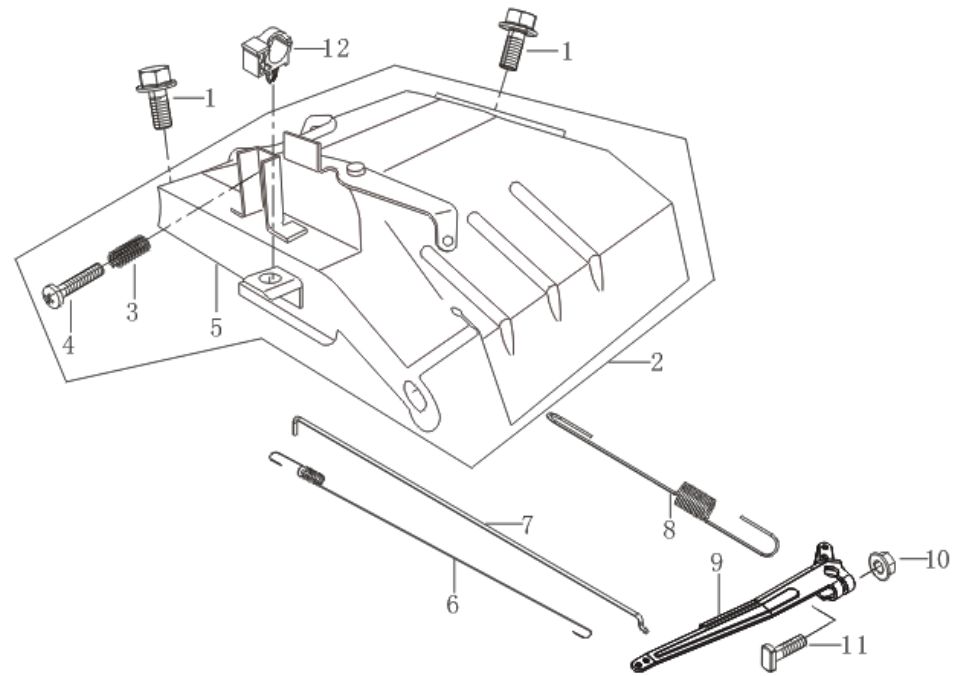

F13 CONTROL ASSY., THROTTLE

No.	ID Zboží	Název
E13-1	G1668E0201010	CONTROL ASSY, THROTTLE
E13-2	G900106012010	BOLT
E13-3	G1606E0202000	SPRING, GOVERNOR
E13-4	G1608E0201010	SUPPORT SUBASSEMBLY, GOVERNOR
E13-5	G910106021010	BOLT, GOVERNOR SUPPORT
E13-6	G900408000011	NUT
E13-7	G1605E0201010	ROD, GOVERNEOR
E13-8	G1604E0201030	SPRING, THROTTLE VALVE RETURNING