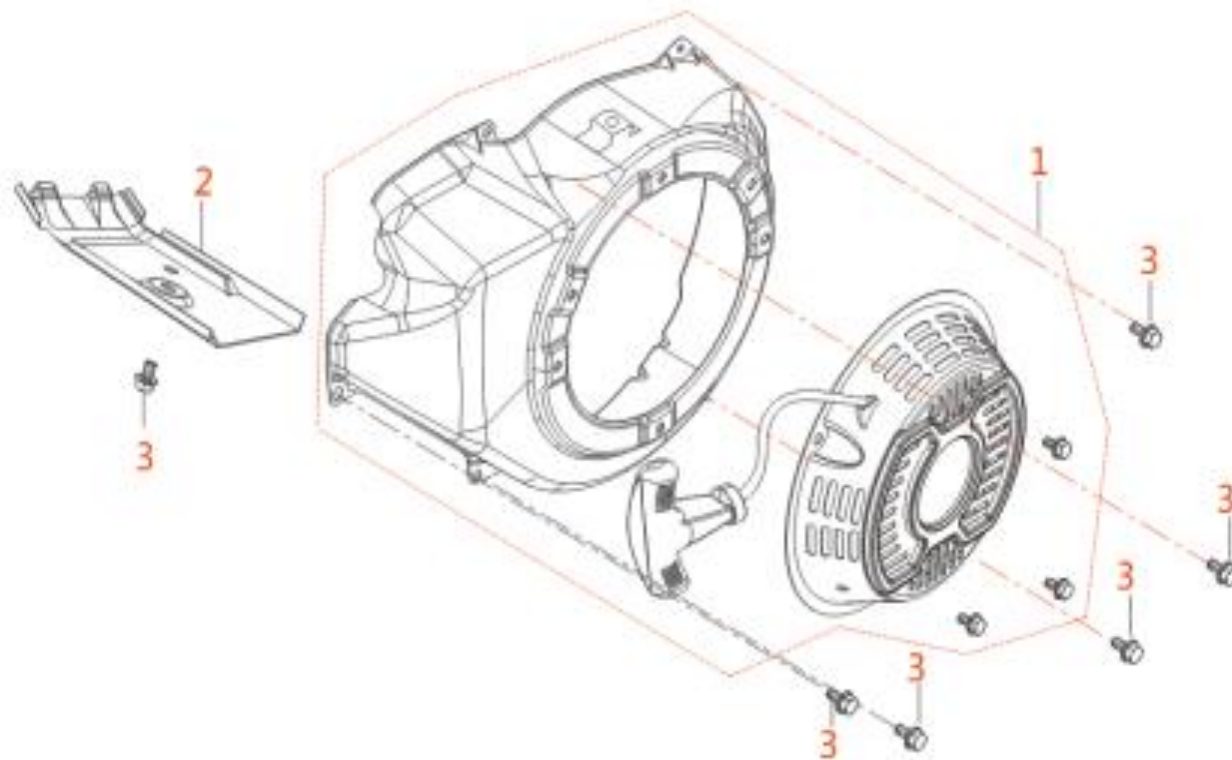

**E04 ROD,CRANKSHAFT CONNETING**

No.	ID Zboží	Název
E04-1	G1330E0902000	CRANKSHAFT ASSY.
E04-2	G1340E0901000	BALANCE AXIS ASSY.

**E05 RING SET, CRANKSHAFT CONNECTING**

No.	ID Zboží	Název
E05-1	G1320E0901000	RING, THE FIRST
E05-2	G1313E0201000	CLIP, PISTON PIN
E05-3	G1311E0901000	PISTON
E05-4	G1312E0201000	PIN, PISTON
E05-5	G1301E0901000	ROD, CONNECTING

**E06 TRAIN, VALVE, CAMSHAFT**

No.	ID Zboží	Název
E06-1	G1420E0901000	CAMSHAFT ASSY.
E06-2	G1220E0201000	VALVE, EXHAUST
E06-3	G1211E0201000	GUIDE, SEAL
E06-4	G1213E0201000	SPRING, VALVE
E06-5	G1212E0201000	SEAT, VALVE SPRING
E06-6	G1209E0201000	LOCKER, VALVE
E06-7	G1481E0201000	TAPPET, VALVE
E06-8	G1470E0201000	LIFTER, VALVE
E06-9	G1409E0201000	PLATE SUBASSEMBLY, LIFTER STOPPER
E06-10	G9103E0101040	BOLT, VALVE ADJUSTING
E06-11	G1431E0201000	ROCKER, VALVE
E06-12	G1410E0101040	NUT, VALVE ADJUSTING
E06-13	G1411E0101000	NUT, VALVE LOCK
E06-14	G1208E0201000	VALVE SEAT