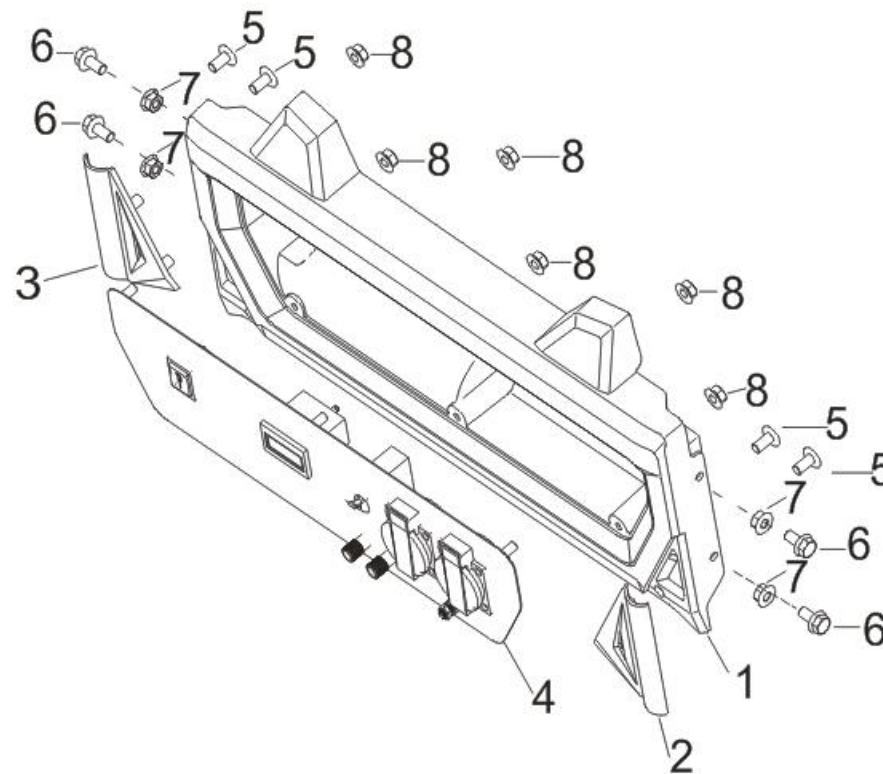

E15 PANEL ASSY, CONTROL

No.	ID Zboží	Název
E15-1	G3590G0601000	SEAT, PANEL
E15-2	G3634G0502000	Decorative plates
E15-3	G3634G0501000	Decorative plates
E15-4	G3570G0601H20	PANEL , CONTROL
E15-5	G9011G0101010	Screw
E15-6	G900106016040	BOLT
E15-7	G900406000041	NUT
E15-8	G900404000011	NUT