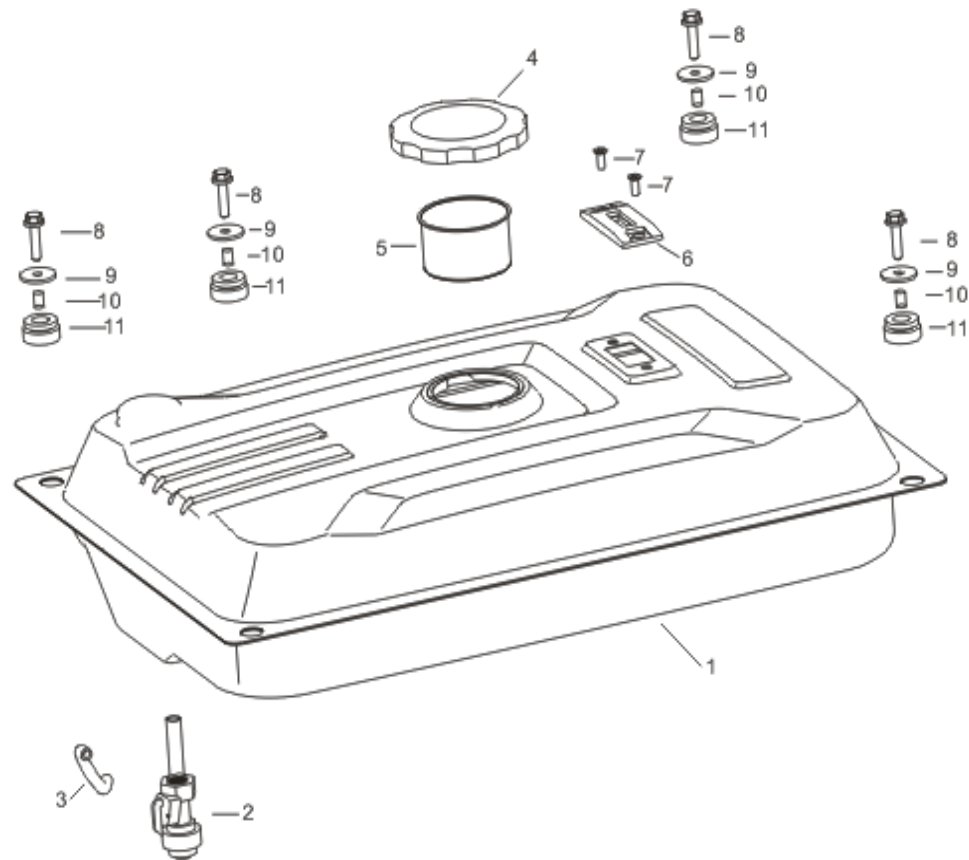

F11 TANK ASSY, FUEL

No.	ID Zboží	Název
F11-1	G1679G0601110	TANK, FUEL
F11-2	G3002G0101000	Oil switch parts
F11-3	G9068E0103000	TUBE, FUEL
F11-4	G1685G0101040	FUEL TANK CAP
F11-5	G1696G0101000	STRAINER, FUEL
F11-6	G3601G0201000	Oil standard parts
F11-7	G900805012040	Cross recessed countersunk head screws
F11-8	G900106025040	BOLT
F11-9	G904106000040	Flat Washers - Grade A
F11-10	G9069G0101010	bushing
F11-11	G3001G0101000	Fuel tank support sleeve