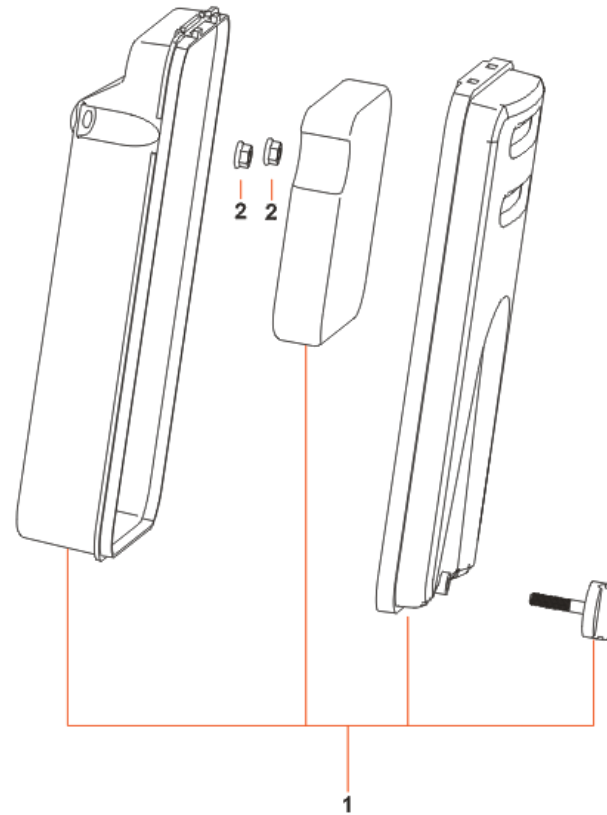

**E06 TRAIN, VALVE, CAMSHAFT**

No.	ID Zboží	Název
E06-1	G1420E0901000	CAMSHAFT ASSY.
E06-2	G1220E0201000	VALVE, EXHAUST
E06-3	G1211E0201000	GUIDE, SEAL
E06-4	G1213E0201000	SPRING, VALVE
E06-5	G1212E0201000	SEAT, VALVE SPRING
E06-6	G1209E0201000	LOCKER, VALVE
E06-7	G1481E0201000	TAPPET, VALVE
E06-8	G1470E0201000	LIFTER, VALVE
E06-9	G1409E0201000	PLATE SUBASSEMBLY, LIFTER STOPPER
E06-10	G9103E0101040	BOLT, VALVE ADJUSTING
E06-11	G1431E0201000	ROCKER, VALVE
E06-12	G1410E0101040	NUT, VALVE ADJUSTING
E06-13	G1411E0101000	NUT, VALVE LOCK
E06-14	G1208E0201000	VALVE SEAT

E07 STARTER, RECOIL		
No.	ID Zboží	Název
E07-1	G2810E0202H22	Hand start components
E07-2	G1930E0201010	Cylinder air guide
E07-3	G900106012010	Standard Hex Flange Bolts (Small Head)

**E08 CARBURETOR**

No.	ID Zboží	Název
E08-1	G1610E0205030	CARBURETOR ASSY.
E08-2	G1701E0201000	GASKET, AIR CLEANER
E08-3	G1601E0201000	GASKET, CARBURETOR
E08-4	G1603E0201000	PLATE, CARBURETOR INSULATOR
E08-5	G1702E0201000	GASKET, INLET