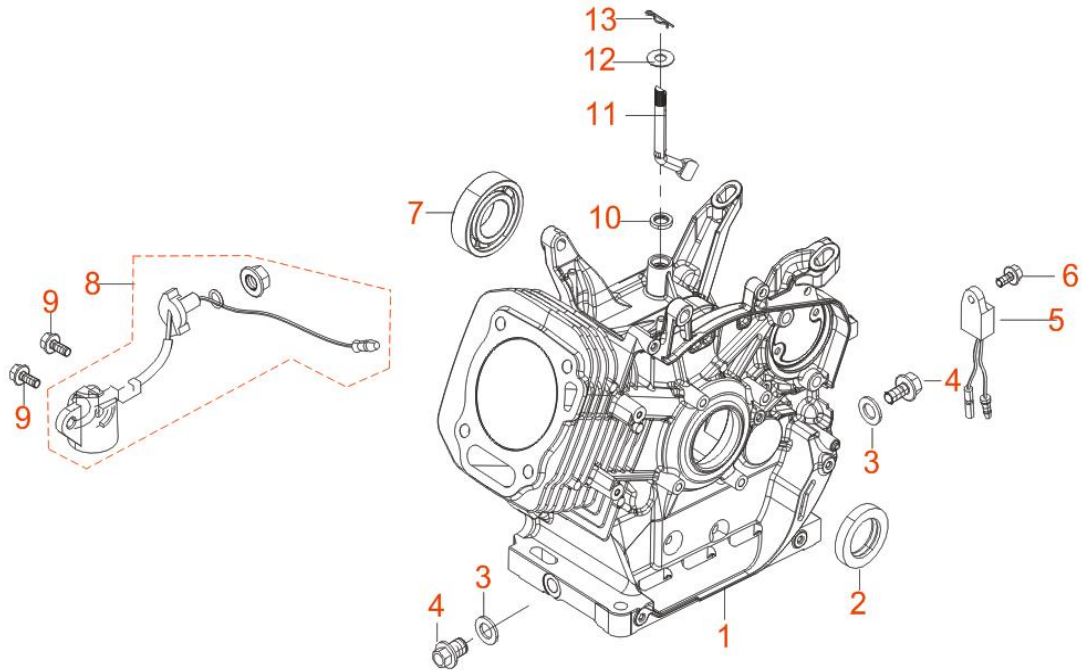

## E01 CYLINDER SPARK

No.	ID Zboží	Název
E01-1	G1214E0201000	HEAD SUBASSEMBLY, CYLINDER
E01-2	G9103E0202010	STUD
E01-3	G910308034010	STUD
E01-4	G905108012000	PIN
E01-5	G1230E0201000	GASKET, CYLINDER HEAD
E01-6	G1241E0201010	COVER SUBASSEMBLY, CYLINDER HEAD
E01-7	G1204E0201000	GASKET, CYLINDER HEAD COVER
E01-8	G1703E0202000	TUBE, BREATHER
E01-9	G1247E0201010	
E01-10	G1567E0101000	PLUG, SPARK
E01-11	G910110080010	BOLT, CYLINDER HEAD

### E02 CRANKCASE

No.	ID Zboží	Název
E02-1	G1131E0904000	CRANKCASE SUBASSEMBLY.
E02-2	G9065E0201000	SEAL, OIL
E02-3	G9041E0201010	WASHER
E02-4	G910112015010	BOLT, DRAIN PLUG
E02-5	G1526E0101000	OIL SENSER
E02-6	G900106012010	BOLT
E02-7	G905462026000	BEARING
E02-8	G1536E0201000	
E02-9	G900106014010	BOLT
E02-10	G9041E0202000	WASHER
E02-11	G1607E0201000	ARM, GOVERNOR
E02-12	G9065E0202000	SEAL, OIL
E02-13	G9052E0101000	PIN

**E03 CRANKCASE / GOVERNOR**

No.	ID Zboží	Název
E03-1	G1141E0203000	COVER, CRANKCASE
E03-2	G1101E0201000	GASKET, CRANKCASE
E03-3	G905462026000	BEARING
E03-4	G1503E0201110	DIPSTICK SUBASSEMBLY, OIL
E03-5	G9065E0202000	SEAL, OIL
E03-6	G905112020000	PIN
E03-7	G900108040010	BOLT
E03-8	G905462076000	BEARING
E03-9	G1660E0201000	GEAR ASSY, GOVERNOR

**E04 ROD,CRANKSHAFT CONNETING**

No.	ID Zboží	Název
E04-1	G1330E0902000	CRANKSHAFT ASSY.
E04-2	G1340E0901000	BALANCE AXIS ASSY.

**E05 RING SET, CRANKSHAFT CONNECTING**

No.	ID Zboží	Název
E05-1	G1320E0901000	RING, THE FIRST
E05-2	G1313E0201000	CLIP, PISTON PIN
E05-3	G1311E0901000	PISTON
E05-4	G1312E0201000	PIN, PISTON
E05-5	G1301E0901000	ROD, CONNECTING