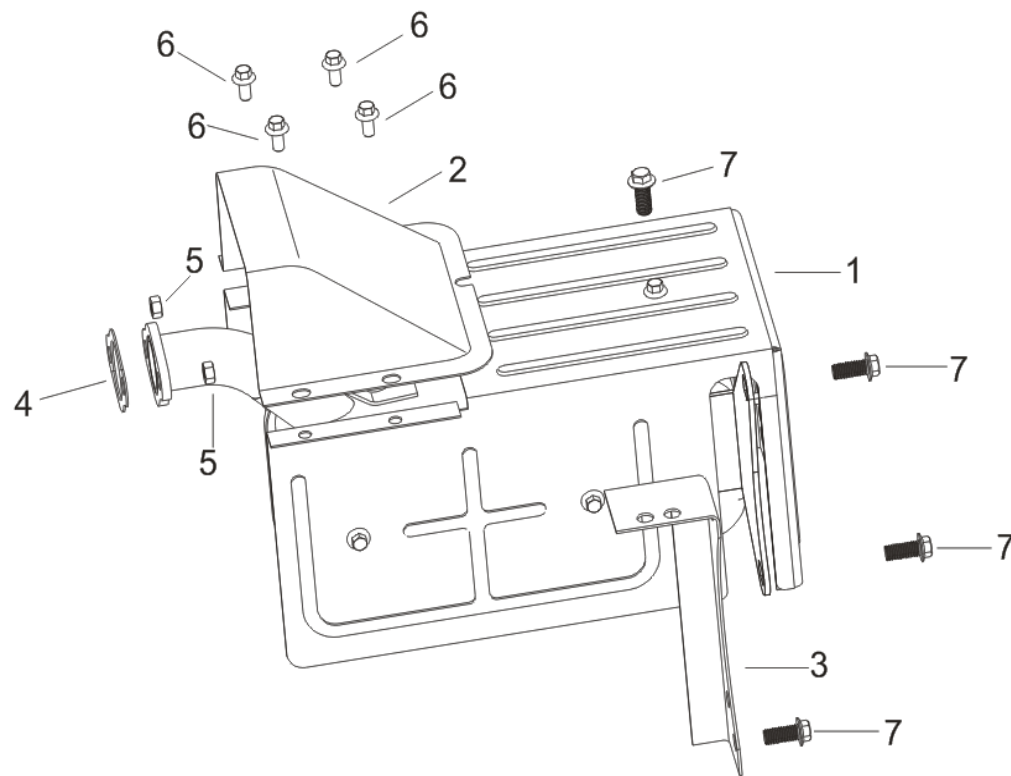

F10 MUFFLER ASSY.

No.	ID Zboží	Název
F10-1	G1810G0201000	MUFFLER ASSY
F10-2	G2811G0201000	Wind shield
F10-3	G3013G0201010	muffler bracket
F10-4	G1801E0201000	GASKET, EXHAUST OUTLET
F10-5	G900508000010	NUT
F10-6	G900106012040	Standard Hex Flange Bolts (Small Head)
F10-7	G900108016040	Standard Hex Flange Bolts (Small Head)