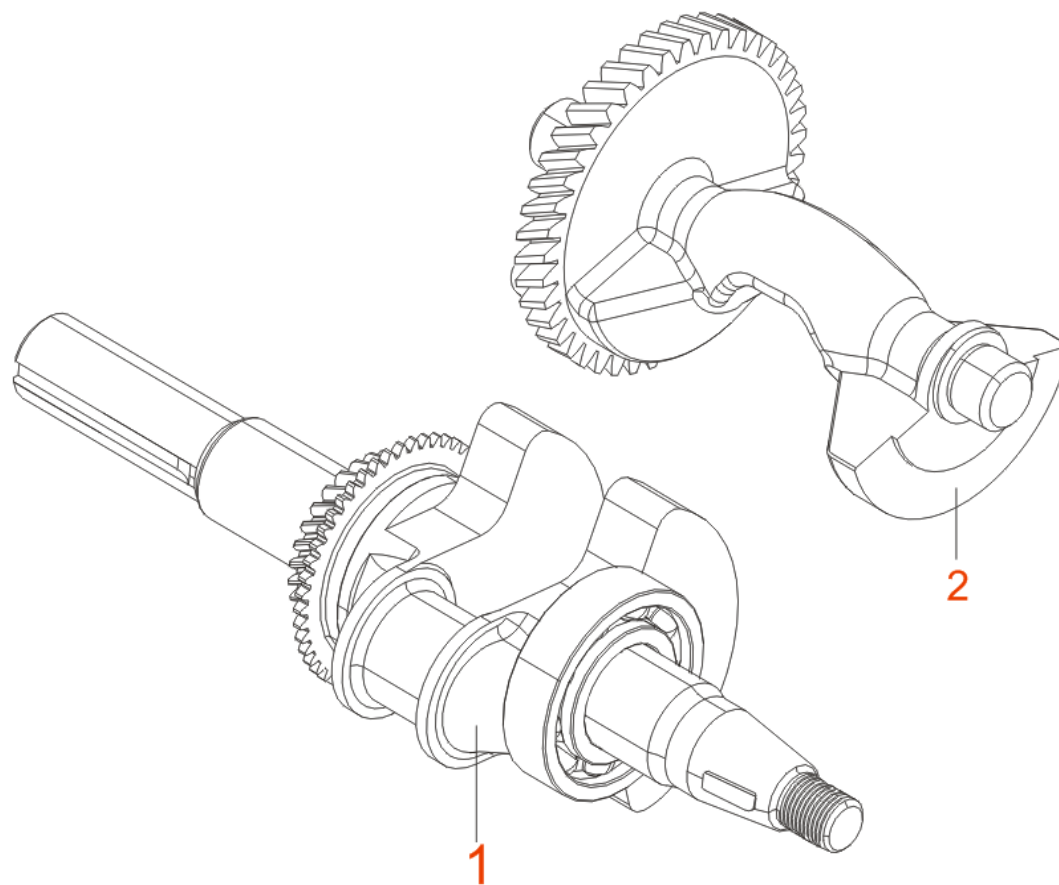

## E01 CYLINDER SPARK

No.	ID Zboží	Název
E01-1	G1214E0201000	HEAD SUBASSEMBLY, CYLINDER
E01-2	G9103E0202010	STUD
E01-3	G910308034010	STUD
E01-4	G905108012000	PIN
E01-5	G1230E0201000	GASKET, CYLINDER HEAD
E01-6	G1241E0201010	COVER SUBASSEMBLY, CYLINDER HEAD
E01-7	G1204E0201000	GASKET, CYLINDER HEAD COVER
E01-8	G1703E0202000	TUBE, BREATHER
E01-9	G1247E0201010	
E01-10	G1567E0101000	PLUG, SPARK
E01-11	G910110080010	BOLT, CYLINDER HEAD

### E02 CRANKCASE

No.	ID Zboží	Název
E02-1	G1131E0904000	CRANKCASE SUBASSEMBLY.
E02-2	G9065E0201000	SEAL, OIL
E02-3	G9041E0201010	WASHER
E02-4	G910112015010	BOLT, DRAIN PLUG
E02-5	G1526E0101000	OIL SENSER
E02-6	G900106012010	BOLT
E02-7	G905462026000	BEARING
E02-8	G1536E0201000	
E02-9	G900106014010	BOLT
E02-10	G9041E0202000	WASHER
E02-11	G1607E0201000	ARM, GOVERNOR
E02-12	G9065E0202000	SEAL, OIL
E02-13	G9052E0101000	PIN

**E03 CRANKCASE / GOVERNOR**

No.	ID Zboží	Název
E03-1	G1141E0203000	COVER, CRANKCASE
E03-2	G1101E0201000	GASKET, CRANKCASE
E03-3	G905462026000	BEARING
E03-4	G1503E0201110	DIPSTICK SUBASSEMBLY, OIL
E03-5	G9065E0202000	SEAL, OIL
E03-6	G905112020000	PIN
E03-7	G900108040010	BOLT
E03-8	G905462076000	BEARING
E03-9	G1660E0201000	GEAR ASSY, GOVERNOR

**E04 ROD,CRANKSHAFT CONNETING**

No.	ID Zboží	Název
E04-1	G1330E0902000	CRANKSHAFT ASSY.
E04-2	G1340E0901000	BALANCE AXIS ASSY.

**E05 RING SET, CRANKSHAFT CONNECTING**

No.	ID Zboží	Název
E05-1	G1320E0901000	RING, THE FIRST
E05-2	G1313E0201000	CLIP, PISTON PIN
E05-3	G1311E0901000	PISTON
E05-4	G1312E0201000	PIN, PISTON
E05-5	G1301E0901000	ROD, CONNECTING