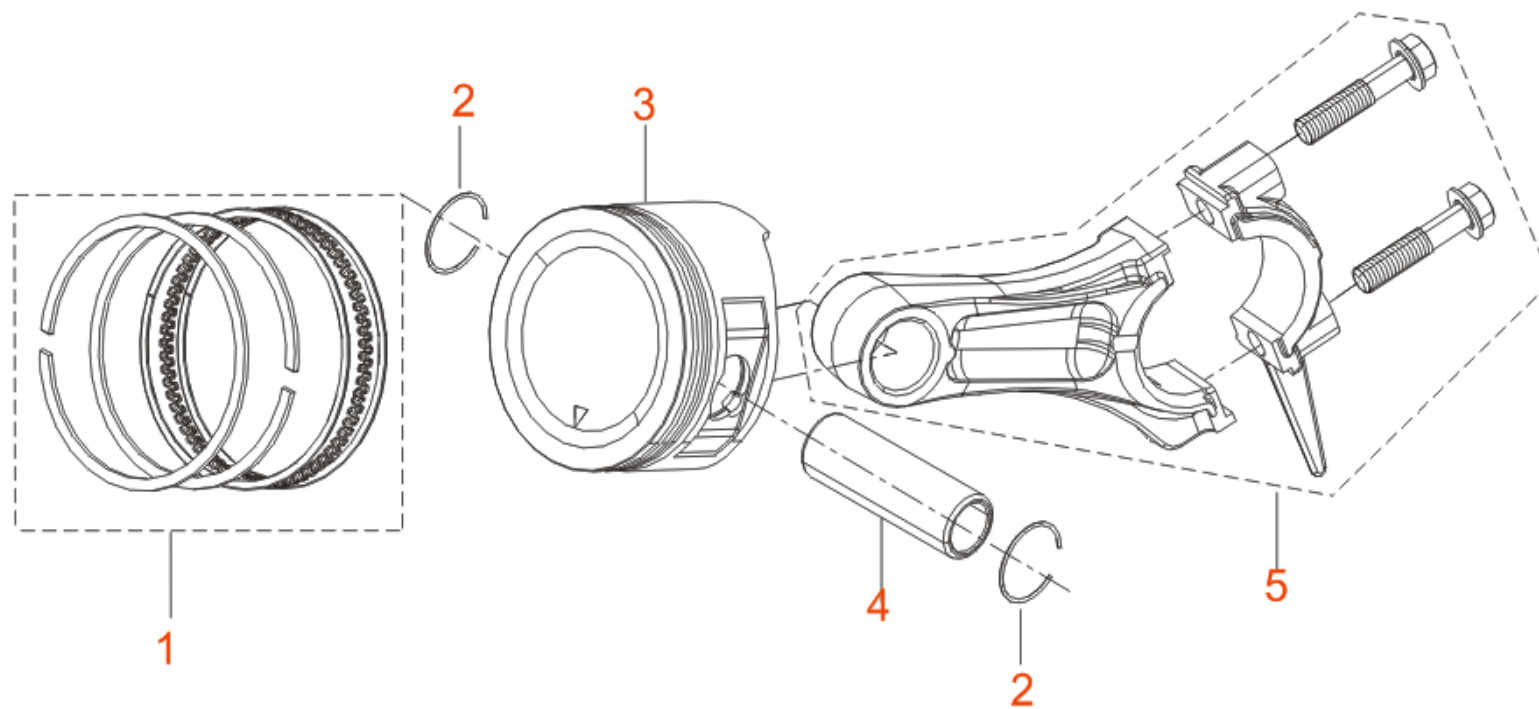

## E01 CYLINDER SPARK

No.	ID Zboží	Název
E01-1	G1214E0201000	HEAD SUBASSEMBLY, CYLINDER
E01-2	G9103E0202010	STUD
E01-3	G910308034010	STUD
E01-4	G905108012000	PIN
E01-5	G1230E0201000	GASKET, CYLINDER HEAD
E01-6	G1241E0201010	COVER SUBASSEMBLY, CYLINDER HEAD
E01-7	G1204E0201000	GASKET, CYLINDER HEAD COVER
E01-8	G1703E0202000	TUBE, BREATHER
E01-9	G1247E0201010	
E01-10	G1567E0101000	PLUG, SPARK
E01-11	G910110080010	BOLT, CYLINDER HEAD

### E02 CRANKCASE

No.	ID Zboží	Název
E02-1	G1131E0904000	CRANKCASE SUBASSEMBLY.
E02-2	G9065E0201000	SEAL, OIL
E02-3	G9041E0201010	WASHER
E02-4	G910112015010	BOLT, DRAIN PLUG
E02-5	G1526E0101000	OIL SENSER
E02-6	G900106012010	BOLT
E02-7	G905462026000	BEARING
E02-8	G1536E0201000	
E02-9	G900106014010	BOLT
E02-10	G9041E0202000	WASHER
E02-11	G1607E0201000	ARM, GOVERNOR
E02-12	G9065E0202000	SEAL, OIL
E02-13	G9052E0101000	PIN

**E03 CRANKCASE / GOVERNOR**

No.	ID Zboží	Název
E03-1	G1141E0203000	COVER, CRANKCASE
E03-2	G1101E0201000	GASKET, CRANKCASE
E03-3	G905462026000	BEARING
E03-4	G1503E0201110	DIPSTICK SUBASSEMBLY, OIL
E03-5	G9065E0202000	SEAL, OIL
E03-6	G905112020000	PIN
E03-7	G900108040010	BOLT
E03-8	G905462076000	BEARING
E03-9	G1660E0201000	GEAR ASSY, GOVERNOR

**E04 ROD,CRANKSHAFT CONNETING**

No.	ID Zboží	Název
E04-1	G1330E0902000	CRANKSHAFT ASSY.
E04-2	G1340E0901000	BALANCE AXIS ASSY.

**E05 RING SET, CRANKSHAFT CONNECTING**

No.	ID Zboží	Název
E05-1	G1320E0901000	RING, THE FIRST
E05-2	G1313E0201000	CLIP, PISTON PIN
E05-3	G1311E0901000	PISTON
E05-4	G1312E0201000	PIN, PISTON
E05-5	G1301E0901000	ROD, CONNECTING