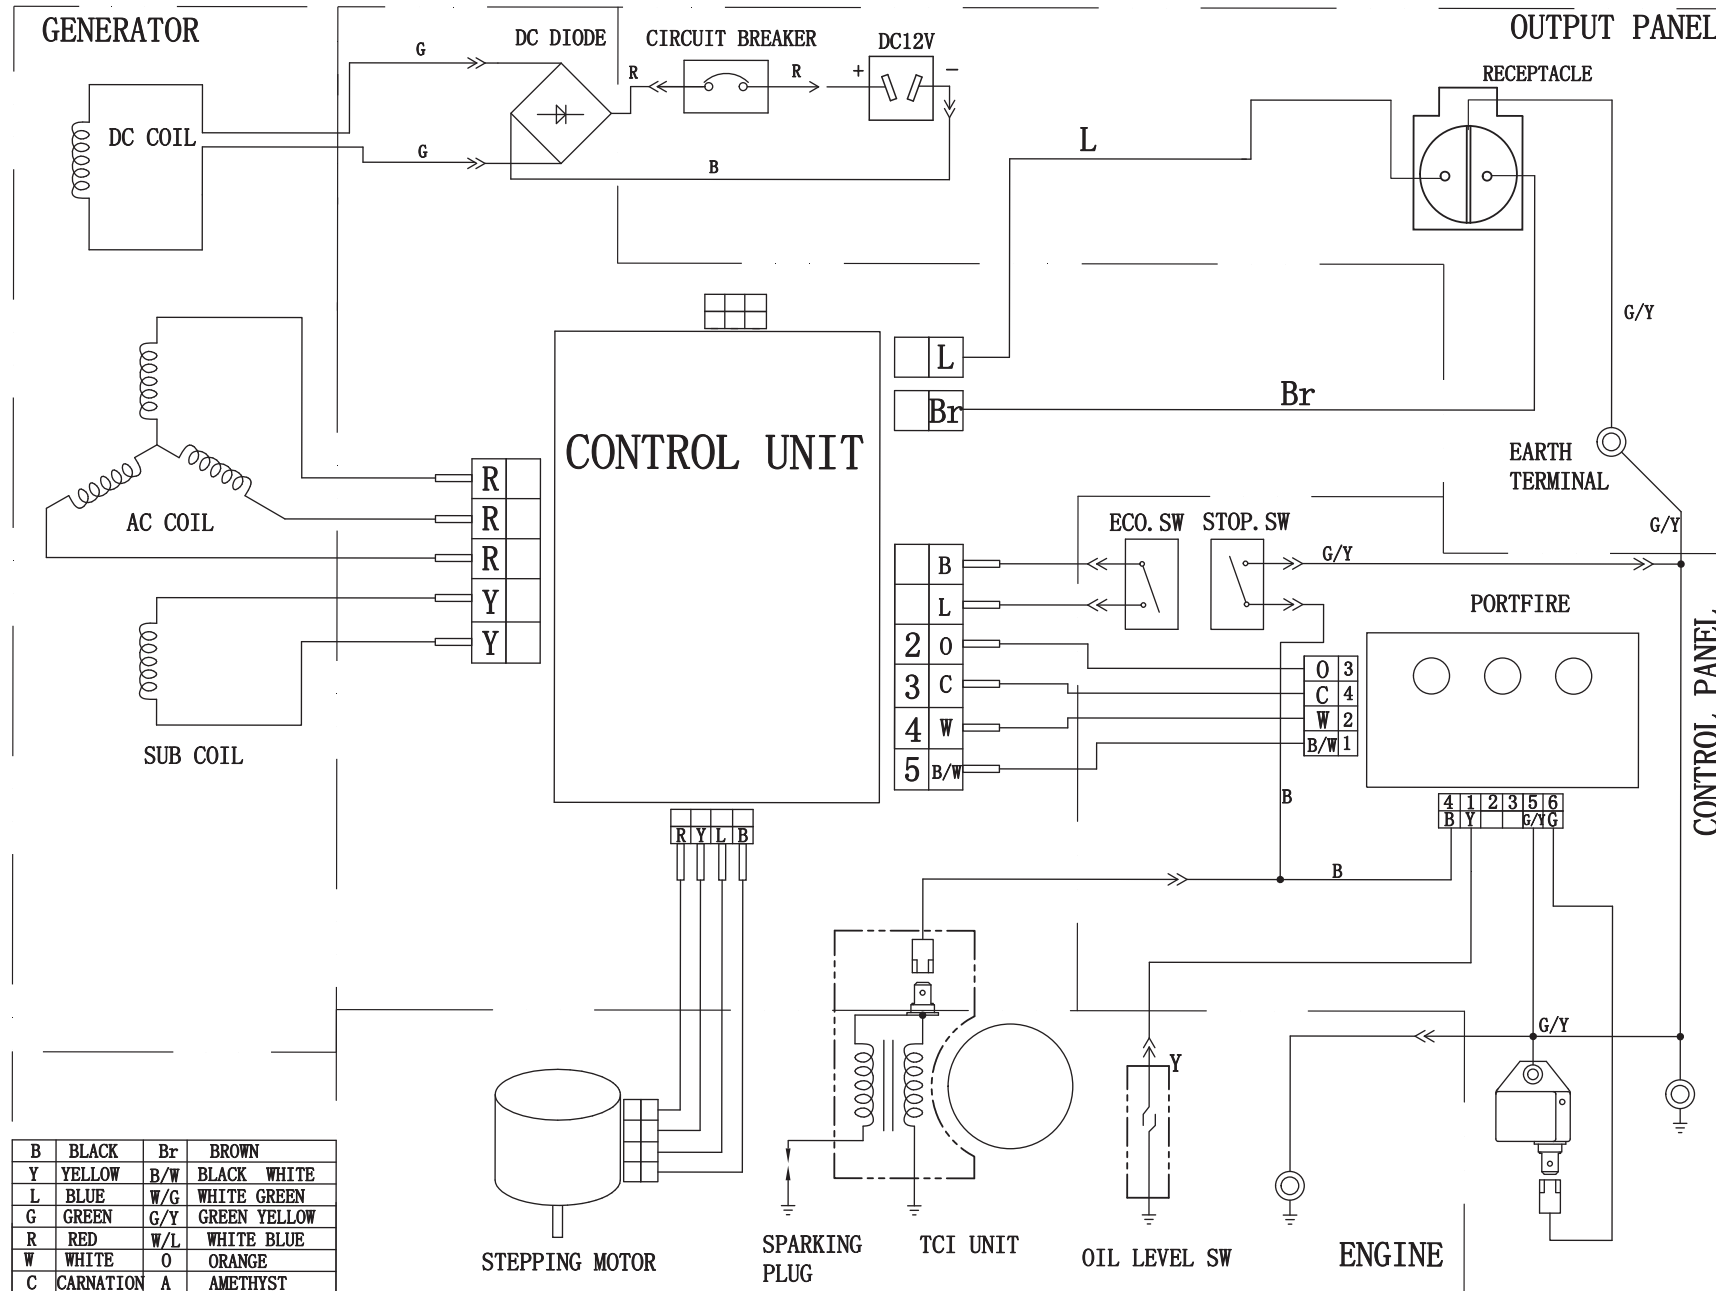

B	BLACK	Br	BROWN
Y	YELLOW	B/W	BLACK WHITE
L	BLUE	W/G	WHITE GREEN
G	GREEN	G/Y	GREEN YELLOW
R	RED	W/L	WHITE BLUE
W	WHITE	O	ORANGE
C	CARNATION	A	AMETHYST