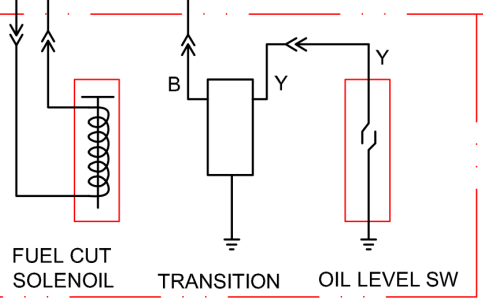

CONTROL BOX BLOCK